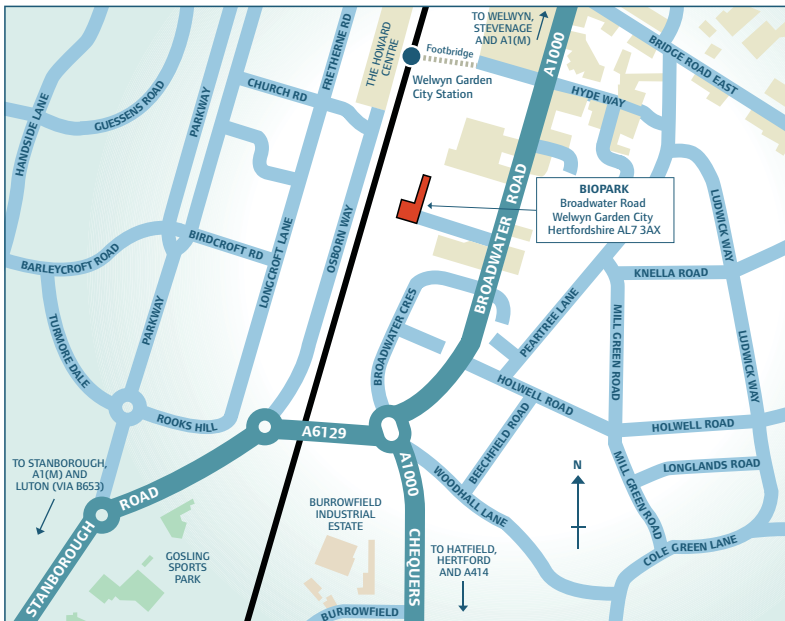

BioPark, Broadwater Road, Welwyn Garden City, Hertfordshire AL7 3AX

The entrance drive to BioPark is immediately north of Broadwater Crescent, off Broadwater Road